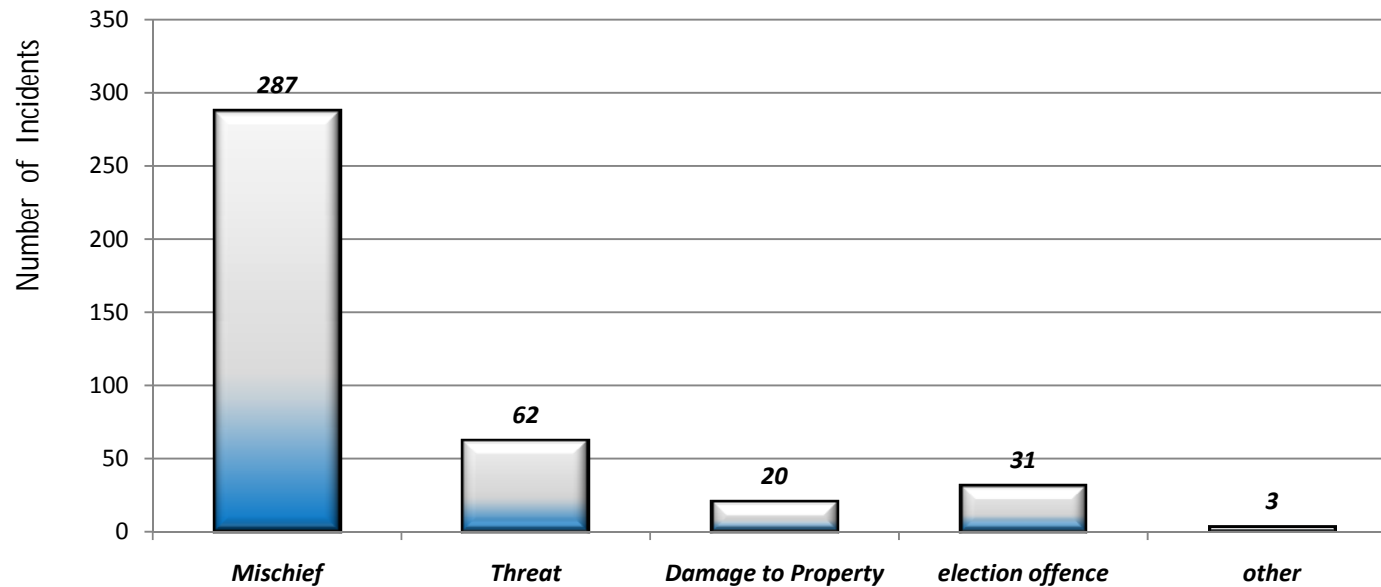

D.M.Dissanayake

National Coordinator/

ජාතික සම්බන්ධීකාරක/

தேசிய ஒருங்கிணைப்பாளர்

Major Incidents by Type (327)

Minor Incidents by Type (403)

[23/11/2009 - 22/01/2010]

Total Incidents by District Wise (730)