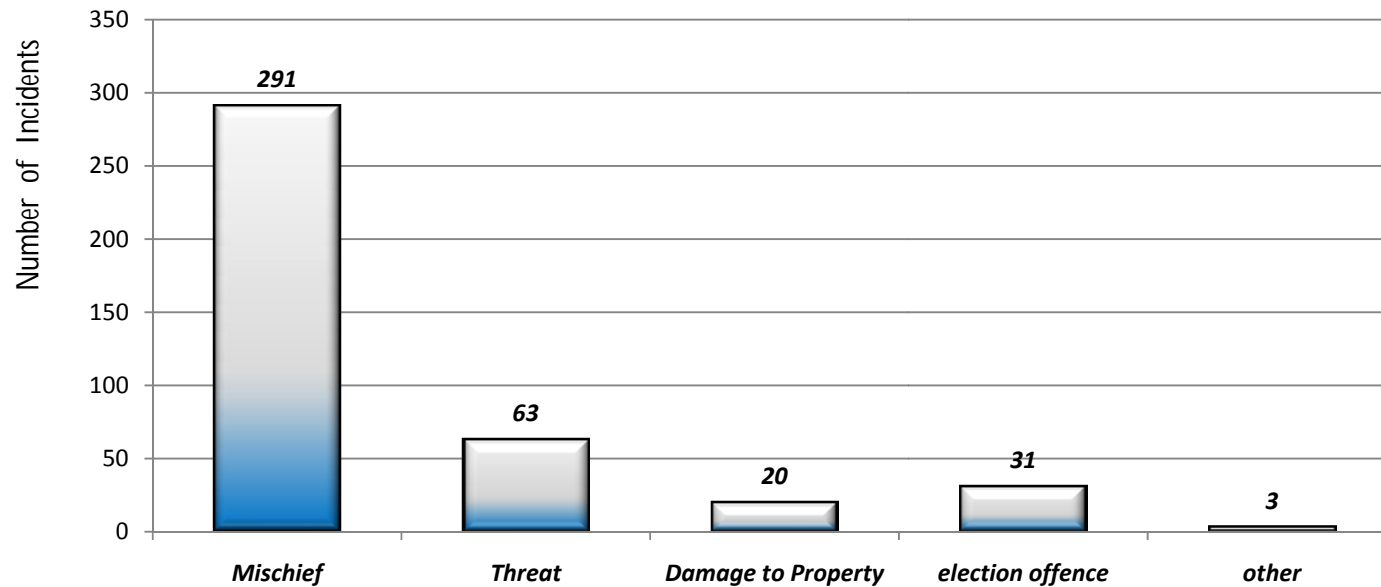

D.M.Dissanayake

National Coordinator/

ජාතික සම්බන්ධීකාරක/

தேசிய ஒருங்கிணைப்பாளர்

Total Incidents by District Wise (752)

[23/11/2009 – 23/1/2010] 6.00 PM

Major Incidents by Type (344)

Minor Incidents by Type (408)